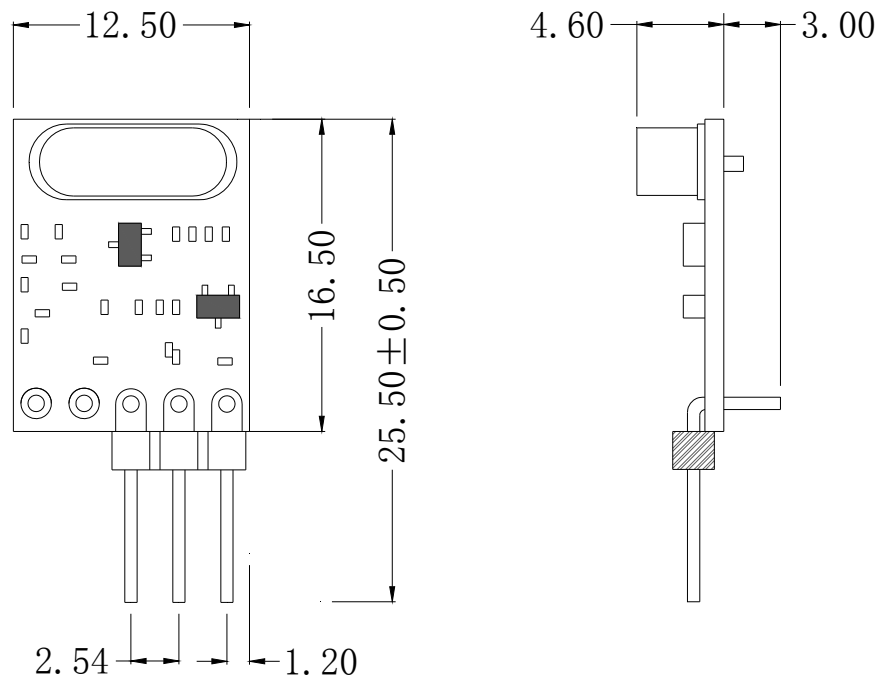

**PIN FUNCTIONS**

PIN	Name	Description
1	ANT	Antenna port
2	GND	Ground(0V)
2	GND	Ground(0V)
4	DATA	Data input
5	VDD	Power pin

**Table 1: DRA888TX Pin Functions**

**ELECTRICAL SPECIFICATIONS**

Symbol	Parameter (condition)	Min.	Typ.	Max.	Units
VDD	Supply Voltage	2.2	3.0	5.5	V
Freq	Frequency range		433.92		MHz
Pout	Output power. @ 3V @ 5V		12 17		dBm
DR_ASK	ASK data rate	0.3	4.8	9.6	kbps
Temp	Operating temperature range	-20	25	70	°C
IDD_T	Current in transmit mode. @ 3V @ 5V		24 40		mA
IDD_S	Current in sleep mode		1		uA
ZANT	Antenna impedance		50		Ohm

**Table 2: DRA888TX Electrical Specifications**

**MECHANICAL DATA**

Unit:mm

**Figure 1: DRA888TX Mechanical Dimension**

<p><b>Dorji Applied Technologies</b> A division of <i>Dorji Industrial Group Co., Ltd</i></p> <p>Add.: Xinchenuayuan 2, Dalanganlu, Longhua, Baoan district, Shenzhen, China 518109</p> <p>Tel: 0086-755-28156122 Fax.: 0086-755-28156133 Email: <a href="mailto:sales@dorji.com">sales@dorji.com</a> Web: <a href="http://www.dorji.com">http://www.dorji.com</a></p>	<p>Dorji Industrial Group Co., Ltd reserves the right to make corrections, modifications, improvements and other changes to its products and services at any time and to discontinue any product or service without notice. Customers are expected to visit websites for getting newest product information before placing orders.</p> <p>These products are not designed for use in life support appliances, devices or other products where malfunction of these products might result in personal injury. Customers using these products in such applications do so at their own risk and agree to fully indemnify Dorji Industrial Group for any damages resulting from improper use.</p>
--	---